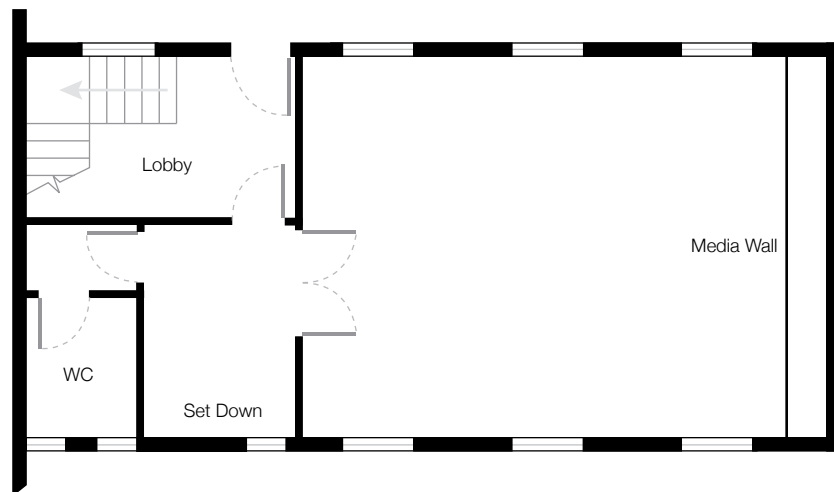

# FERNWORTHY

The largest of our syndicate rooms, the Fernworthy can comfortably accommodate 30 people. With views to the rear of the mews building across the woodland and natural daylight, this room features state of the art presentation equipment.

#### FACILITIES

- Public address system
- 13A power sockets
- Wireless Internet access
- Large LCD display
- Air conditioning
- General conference facilities
- Natural daylight (with black out blinds)
- Lighting dimmers

#### ROOM SIZE

7.6m long x 5.3m wide x 2.55m high

#### CAPACITIES BY ROOM LAYOUT

	Cabaret	20
	Classroom	16
	Boardroom	18
	Theatre	36
	U shape	18
	T shape	22