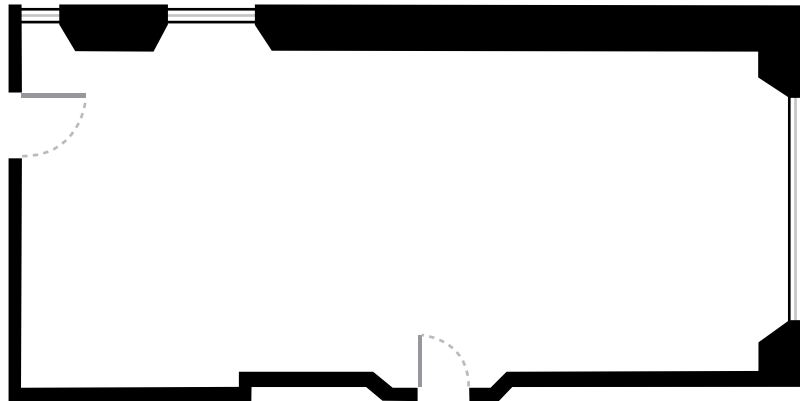

BOVEY

One of our two, smaller private dining rooms the Bovey room is the perfect space for celebrating any occasion you may have with friends or family in the indulgent surrounding of your own dining room. Equally it is a perfect space for a dinner with colleagues, perhaps after a team building day or meeting.

ROOM SIZE

11.9m long x 4.9m wide

CAPACITIES BY ROOM LAYOUT

| | | |
|---|---------|----|
|  | Banquet | 30 |
|  | Oval | 24 |
|  | Civil | 30 |